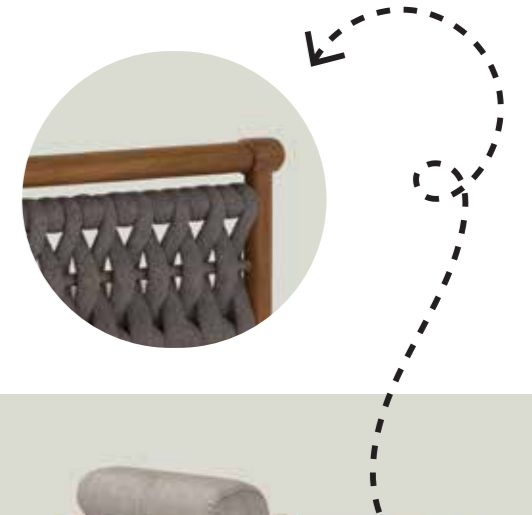

KNOB MINI SOFA SET.