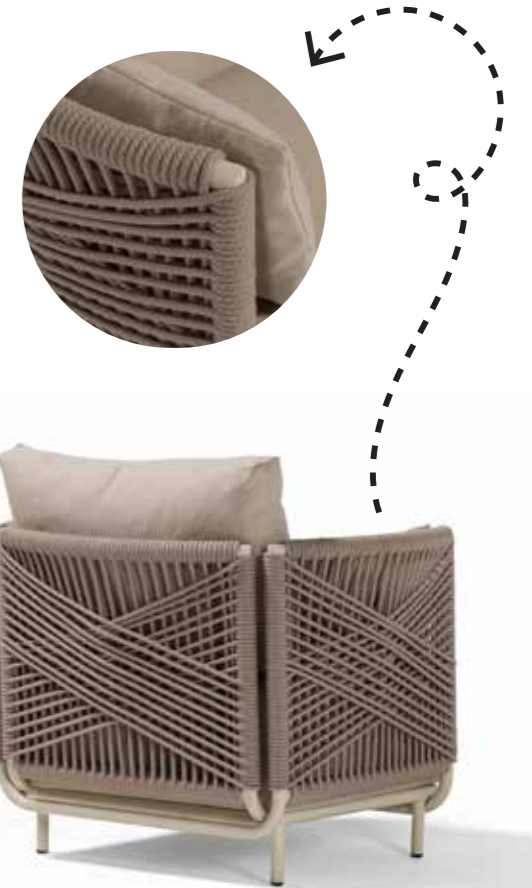

FIYONK SEATING GROUP.