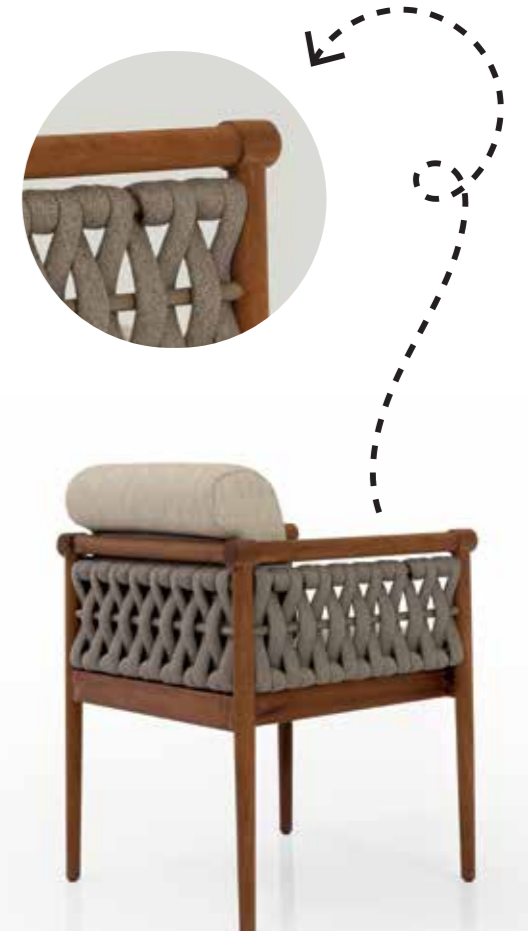

KNOB DINING GROUP.