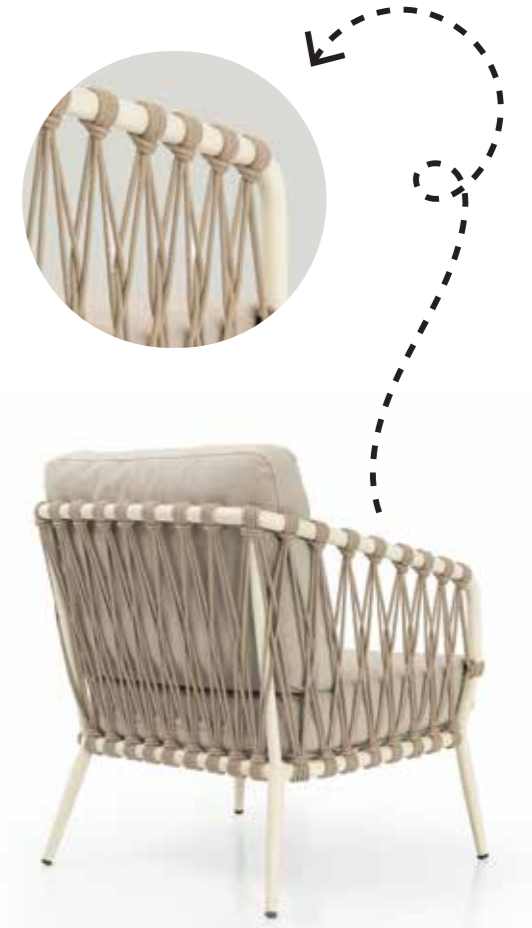

PITSUNDA SEATING GROUP.